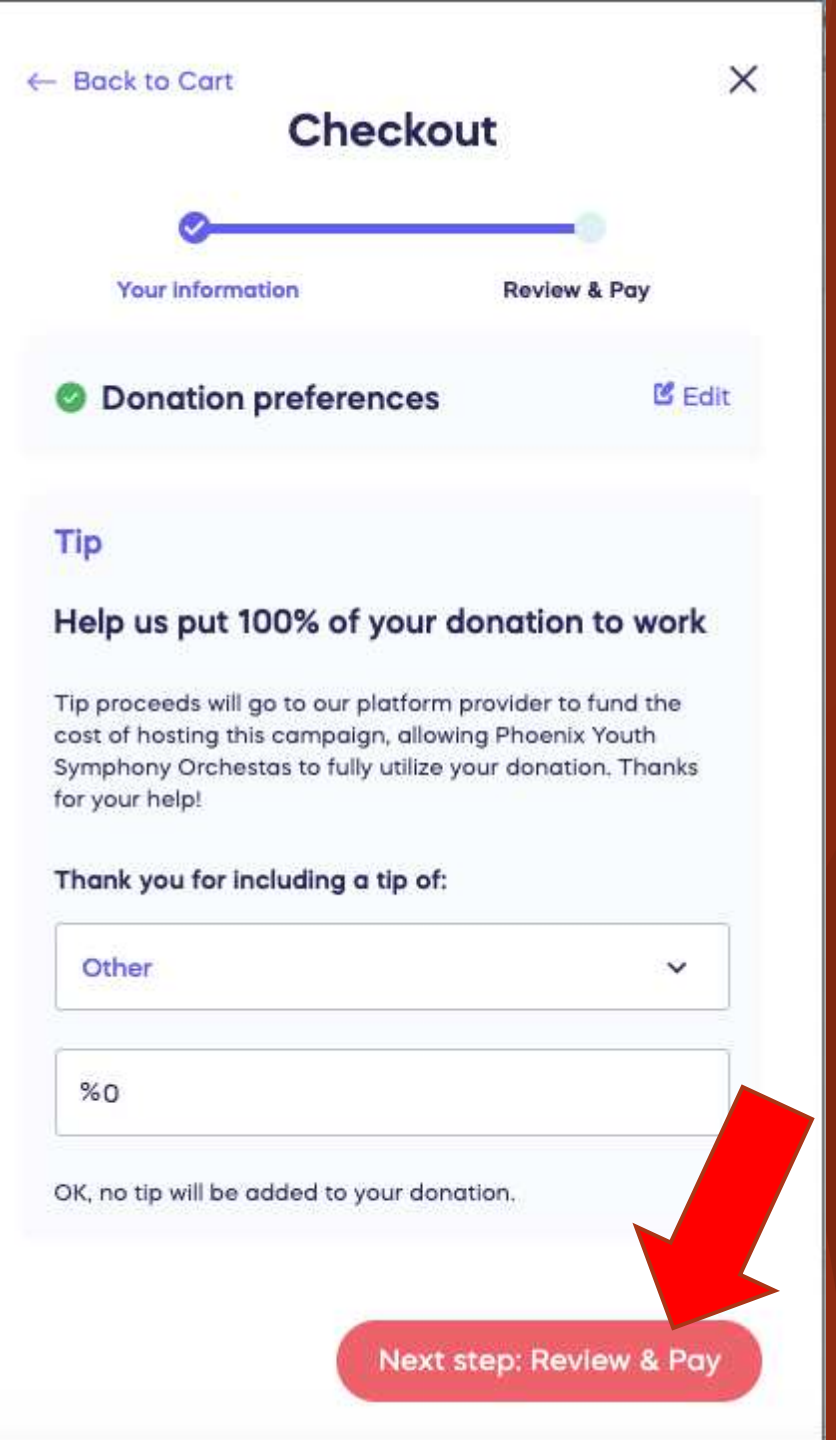

### Cart

Fundraiser

 Corinn1 Moreno2 **EDIT**

\$1.00 per-practice hour

**Checkout later** **Checkout now**

Donors will fill out basic info.

Please do not use PYSO email addresses for anything in Rally up, please choose an email that can receive messages.

Donors can select among these options.

Donors can select a tip % of their choosing or none at all.