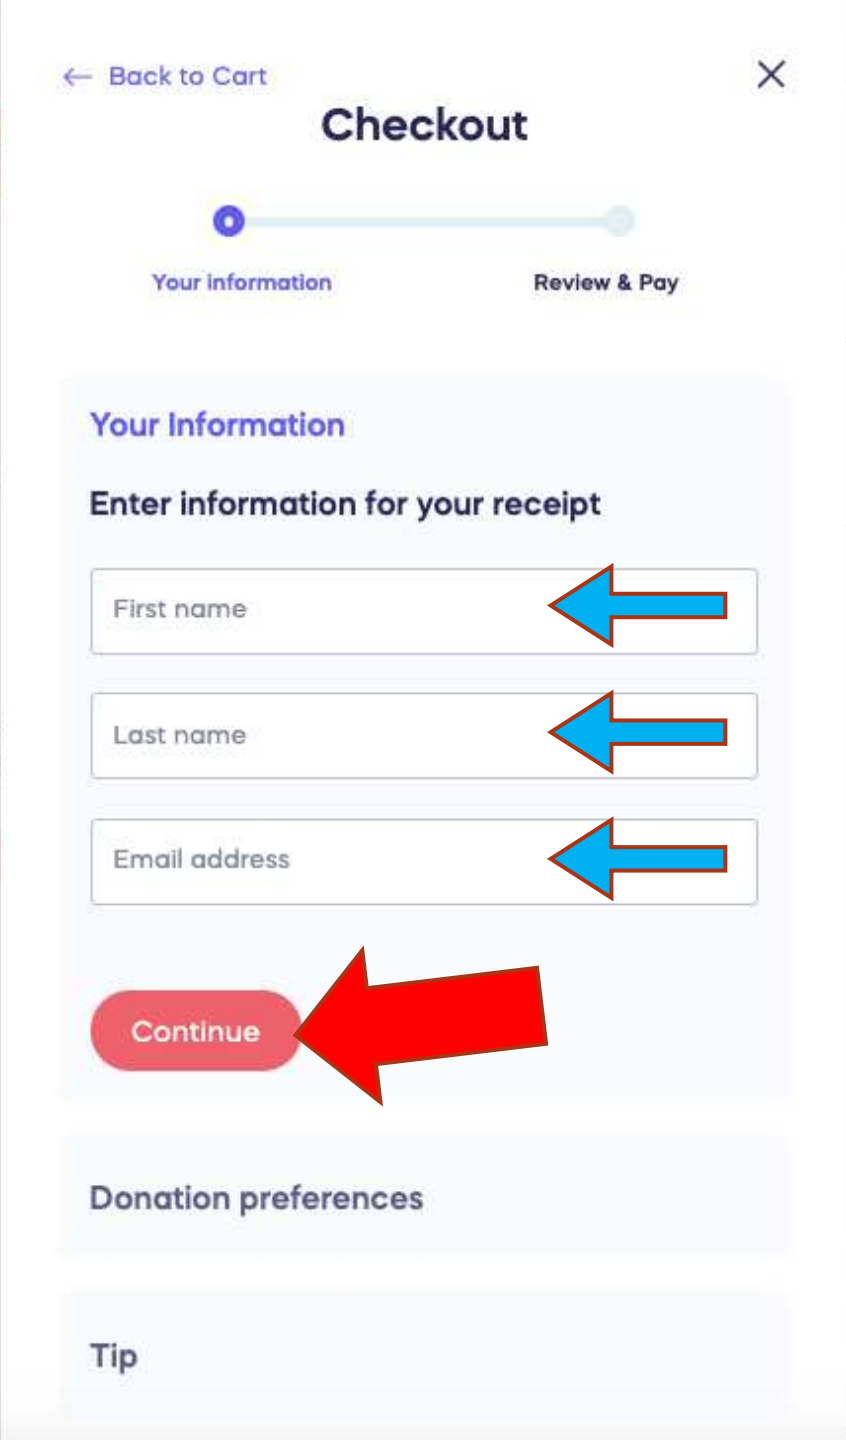

### Cart

Fundraiser

 Corinn1 Moreno2 **EDIT**

\$1.00 per-practice hour

**Checkout later** **Checkout now**

Donors will fill out basic info.

Please do not use PYSO email addresses for anything in Rally up, please choose an email that can receive messages.

Donors can select among these options.

Donors can select a tip % of their choosing or none at all.