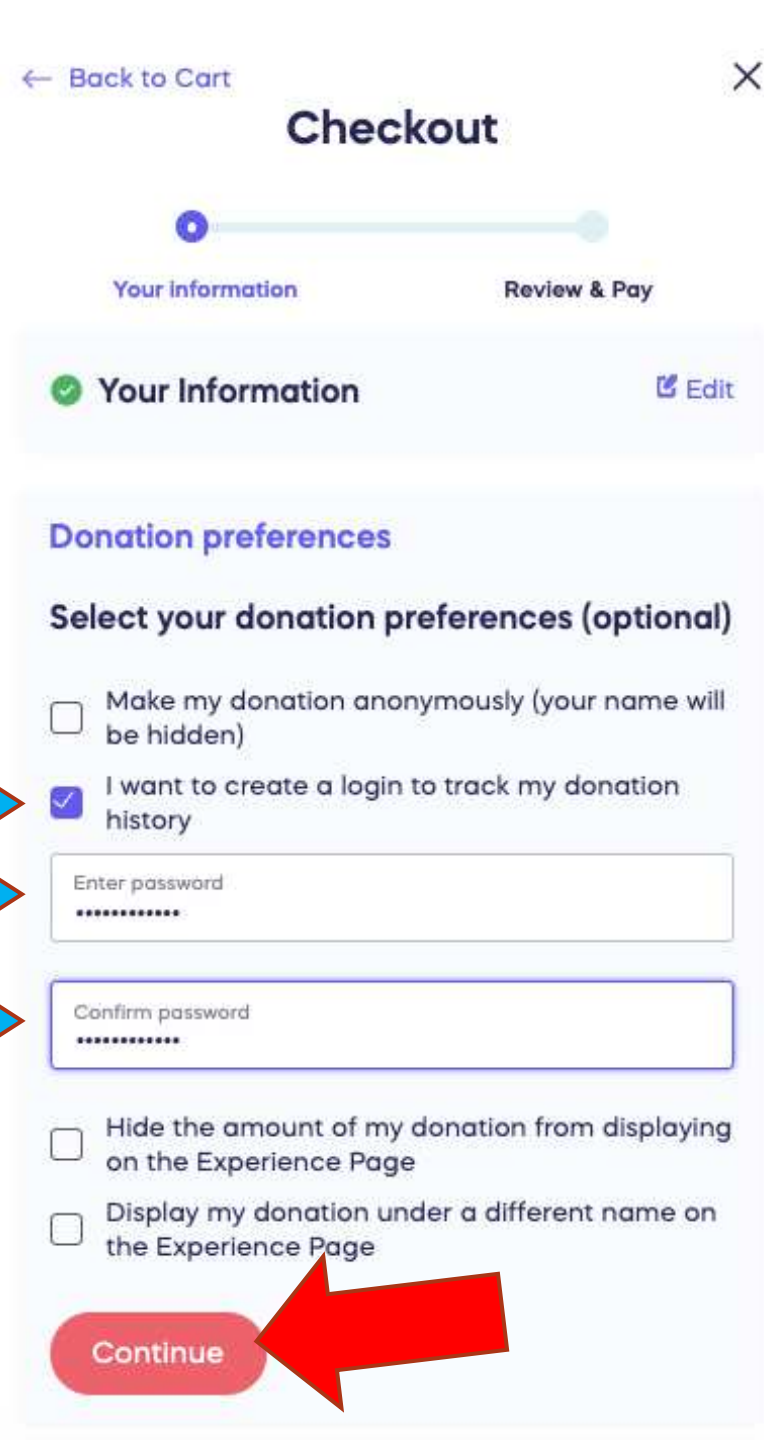

### Cart

Fundraiser

 Corinn1 Moreno2 **EDIT**

\$1.00 per-practice hour

**Checkout later** **Checkout now**

Donors will fill out basic info.

Please do not use PYSO email addresses for anything in Rally up, please choose an email that can receive messages.

Donors can select among these options.

Donors can select a tip % of their choosing or none at all.

# Donors checkout

Checkout

Your information Review & Pay